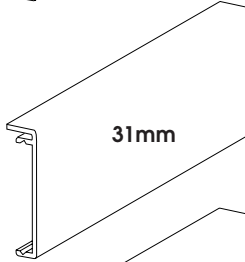

Silver Anodised ALO2...
Coloured ALO3...
Gold Anodised ALO4...

ALO1046 46,5mm
Mill Finish