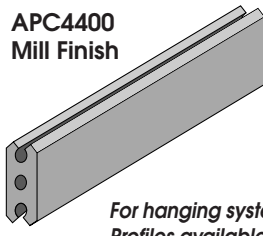

AEO1000.SP
ALO1015
ASO1015
ALO1046

SUSPENSION SETS

**PLASTIC
RETAINING
CLIP**

**METAL
RETAINING
CLIP**

JOINT PROFILE

For hanging system.
Profiles available
in lengths of 5 m.

SUSPENSION CLIPS

SUSPENSION OPTIONS