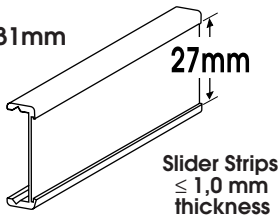

Also available in:
Silver Anodised ASO2...
Coloured ASO3...
Gold Anodised ASO4...

SINGLE SLIDER 31mm
ASO1031 31mm
Mill Finish