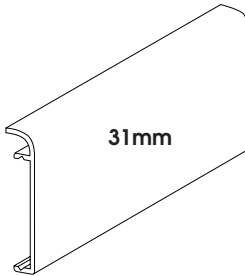

ALUMINIUM FACE PANELS WITH ONE LONGER SIDE

ROUNDED

ARO1031 31mm
Mill Finish

Also available in:

Silver Anodised ARO2...
Coloured ARO3...
Gold Anodised ARO4...