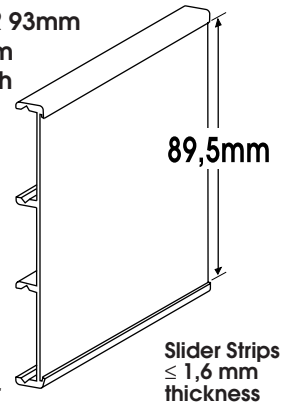

Also available in:
Silver Anodised ASO2...
Coloured ASO3...
Gold Anodised ASO4...

SINGLE SLIDER 93mm
ASO1093 93mm
Mill Finish