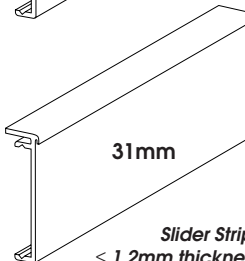

LONG with SLIDER (S)

ALO1031.S 31mm
Mill Finish

Silver Anodised ALO2...
Coloured ALO3...
Gold Anodised ALO4...

Slider Strips
≤ 1,2mm thickness

ALUMINIUM SIDE TRACKS

AEO1000/Mill Finish
AEO2000/Silver Anodised
AEO3000/Coloured
AEO4000/Gold Anodised