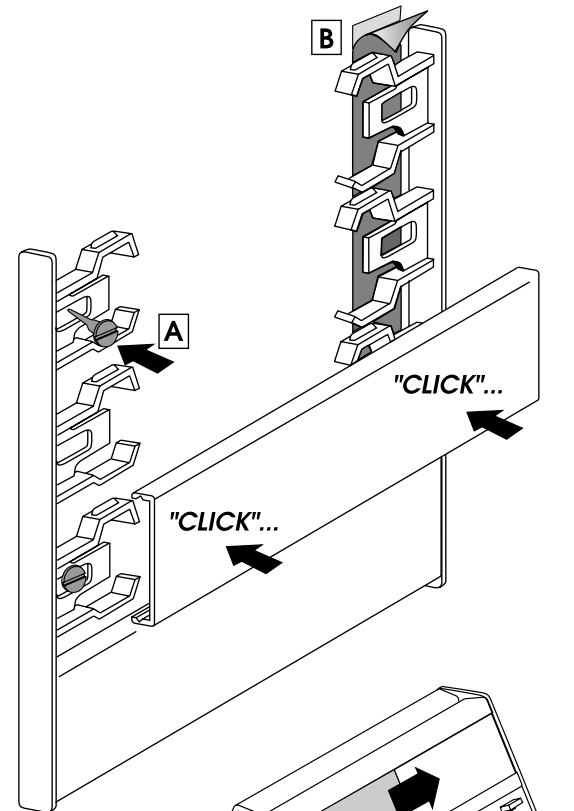

TRIANGULAR END CAP 62mm

APW1062	62mm/White
APW2062	62mm/Grey
APW3062	62mm/Black

WING

For Desk Top Signs

APC7000/Black

Projected Top Sign (Flag)

Desk Top Sign 31mm

Desk Top Sign 62mm