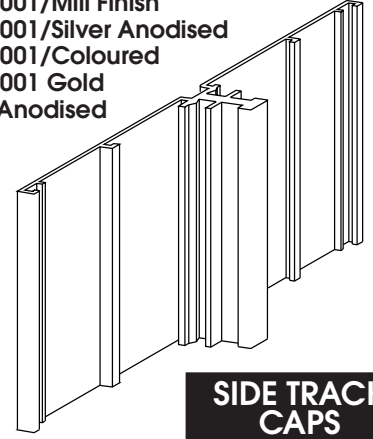

Desk Top Sign 62mm

ALUMINIUM DIVIDER TRACK

AEO1001/Mill Finish
AEO2001/Silver Anodised
AEO3001/Coloured
AEO4001/Gold Anodised