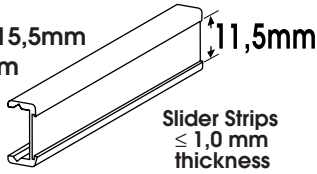

ALUMINIUM FACE PANELS WITH SLIDER

Sliding profiles for changeable inserts in aluminium S/10 or engraving materials

SINGLE SLIDER 15,5mm
ASO1015 15,5mm
Mill Finish