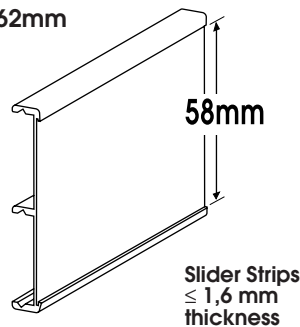

Also available in:
Silver Anodised ASO2...
Coloured ASO3...
Gold Anodised ASO4...

SINGLE SLIDER 62mm
ASO1062 62mm
Mill Finish