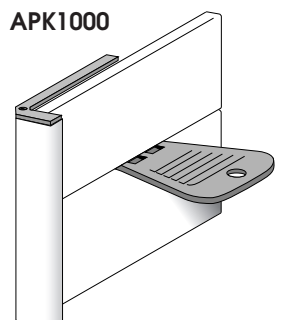

PLASTIC KEY

APK1000