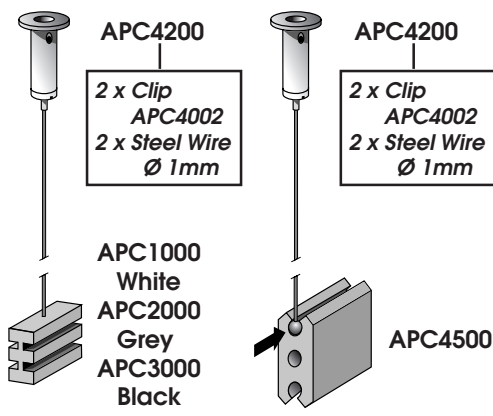

APT3006R/Black
APT2006R/Grey

SIDE TRACK CLIPS

APC5000LS
6 x 31mm
Long Strip Clip

FULL ALUMINIUM SIDE TRACKS

AEO1000.SP
Mill Finish
AEO2000.SP
Silver Anod.
AEO3000.SP
Coloured
AEO4000.SP
Gold Anod.

AEO1000R.SP
Mill Finish
AEO2000R.SP
Silver Anod.
AEO3000R.SP
Coloured
AEO4000R.SP
Gold Anod.

AEO1000.SP
ALO1015
ASO1015
ALO1046

SUSPENSION SETS

**PLASTIC
RETAINING
CLIP**

**METAL
RETAINING
CLIP**

JOINT PROFILE

For hanging system.
Profiles available
in lengths of 5 m.

SUSPENSION CLIPS

SUSPENSION OPTIONS