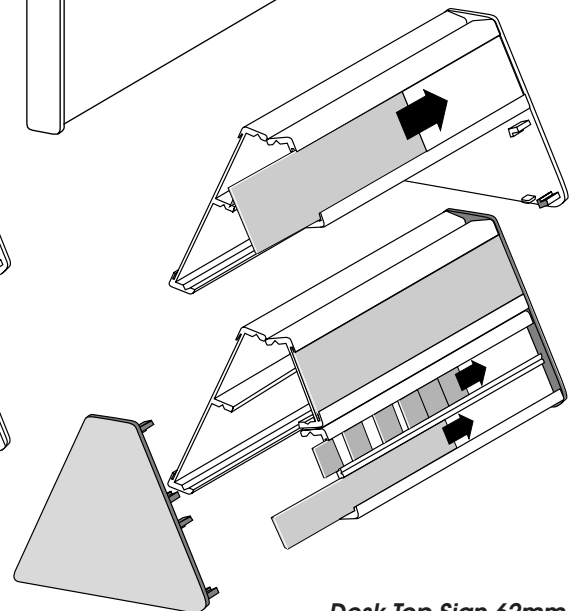

TRIANGULAR END CAP 62mm

APW1062	62mm/White
APW2062	62mm/Grey
APW3062	62mm/Black

WING

For Desk Top Signs

APC7000/Black

Projected Top Sign (Flag)

Desk Top Sign 31mm

Desk Top Sign 62mm