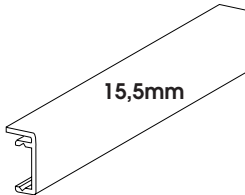

ALUMINIUM FACE PANELS WITH ONE LONGER SIDE

ROUNDED

ARO1031 31mm
Mill Finish

Also available in:

Silver Anodised ARO2...
Coloured ARO3...
Gold Anodised ARO4...

LONG

ALO1015 15,5mm
Mill Finish

Silver Anodised ALO2...
Coloured ALO3...
Gold Anodised ALO4...