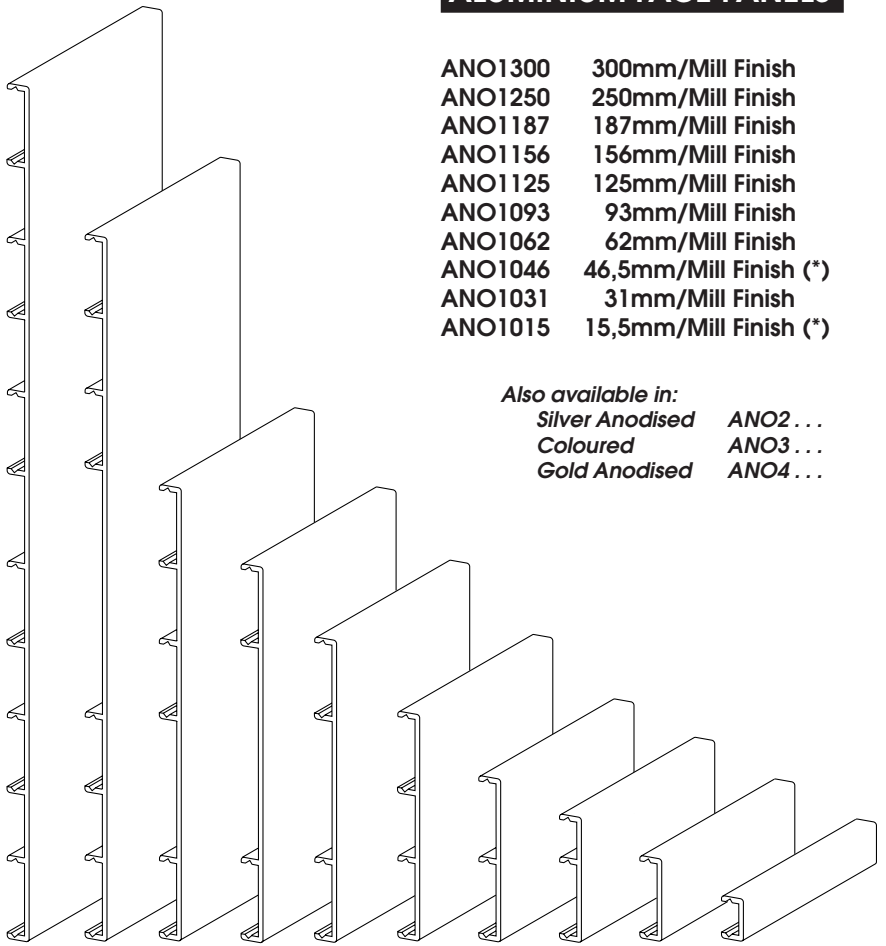

Also available in:
 Silver Anodised ANO2...
 Coloured ANO3...
 Gold Anodised ANO4...

300mm 250mm 187mm 156mm 125mm 93mm 62mm 46,5mm 31mm 15,5mm

(*) Only to be used in combination with Aluminium Side Tracks and the Side Track Clip APC5001.