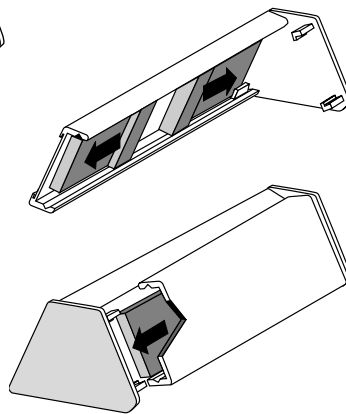

TRIANGULAR END CAP 62mm

APW1062	62mm/White
APW2062	62mm/Grey
APW3062	62mm/Black

WING

For Desk Top Signs

APC7000/Black

Projected Top Sign (Flag)

Desk Top Sign 31mm

Desk Top Sign 62mm