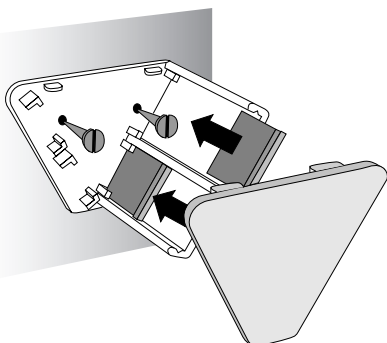

TRIANGULAR END CAP 62mm

APW1062	62mm/White
APW2062	62mm/Grey
APW3062	62mm/Black

WING

For Desk Top Signs

APC7000/Black

Projected Top Sign (Flag)

Desk Top Sign 31mm

Desk Top Sign 62mm