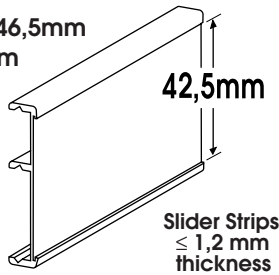

Also available in:
Silver Anodised ASO2...
Coloured ASO3...
Gold Anodised ASO4...

SINGLE SLIDER 46,5mm
ASO1046 46,5mm
Mill Finish