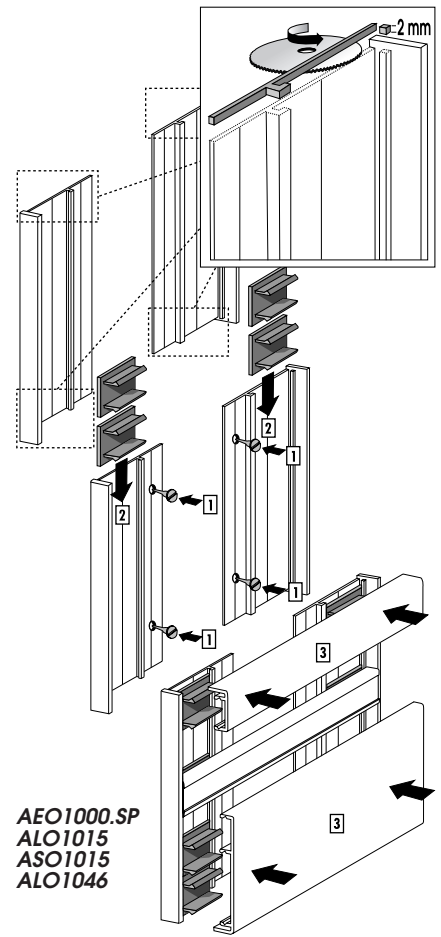

APT3006R/Black
APT2006R/Grey

SIDE TRACK CLIPS

APC5000LS
6 x 31mm
Long Strip Clip

FULL ALUMINIUM SIDE TRACKS

AEO1000.SP
Mill Finish
AEO2000.SP
Silver Anod.
AEO3000.SP
Coloured
AEO4000.SP
Gold Anod.

AEO1000R.SP
Mill Finish
AEO2000R.SP
Silver Anod.
AEO3000R.SP
Coloured
AEO4000R.SP
Gold Anod.