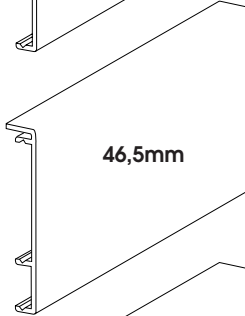

Silver Anodised ALO2...
Coloured ALO3...
Gold Anodised ALO4...

ALO1062 62mm
Mill Finish