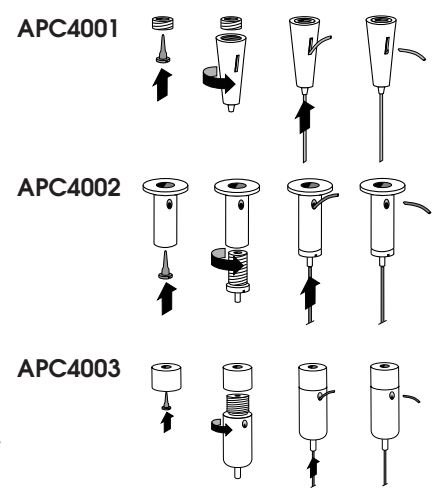

APT3006R/Black
APT2006R/Grey

SIDE TRACK CLIPS

APC5000LS
6 x 31mm
Long Strip Clip

FULL ALUMINIUM SIDE TRACKS

AEO1000.SP
Mill Finish
AEO2000.SP
Silver Anod.
AEO3000.SP
Coloured
AEO4000.SP
Gold Anod.

AEO1000R.SP
Mill Finish
AEO2000R.SP
Silver Anod.
AEO3000R.SP
Coloured
AEO4000R.SP
Gold Anod.

AEO1000.SP
ALO1015
ASO1015
ALO1046

SUSPENSION SETS

**PLASTIC
RETAINING
CLIP**

**METAL
RETAINING
CLIP**

JOINT PROFILE

For hanging system.
Profiles available
in lengths of 5 m.

SUSPENSION CLIPS

SUSPENSION OPTIONS