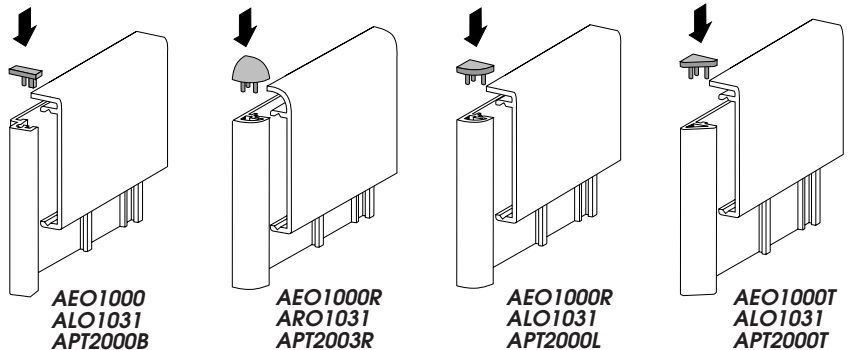

**SIDE TRACK CAPS
RIGHT / LEFT**

APT1000/White
APT2000/Grey
APT3000/Black

APT3000B/Black
APT2000B/Grey

APT3003R/Black
APT2003R/Grey

APT3000L/Black
APT2000L/Grey

APT3000T/Black
APT2000T/Grey

AEO1000
ALO1031
APT2000B

AEO1000R
ARO1031
APT2003R

AEO1000R
ALO1031
APT2000L

AEO1000T
ALO1031
APT2000T