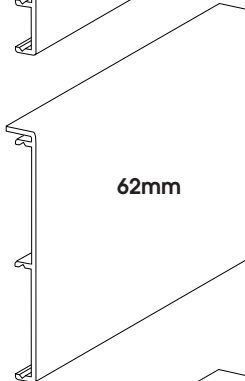

Silver Anodised ALO2...
Coloured ALO3...
Gold Anodised ALO4...